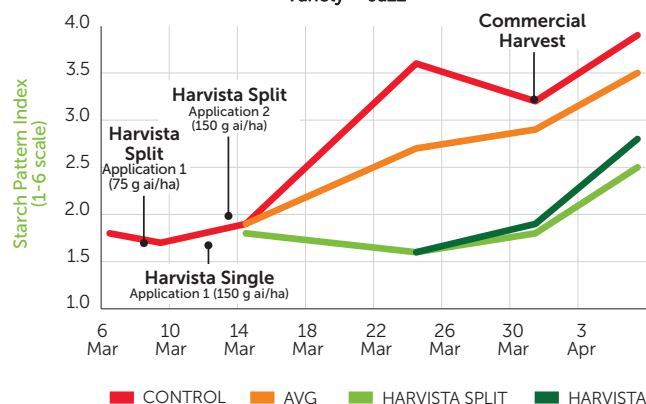

Harvista™
an AgroFresh solution

Maximise your harvest flexibility with Harvista™.

Optimise harvest management and achieve enhanced fruit quality and yield.

GAIN AN ADVANTAGE WITH HARVISTA™ SC:

- When planning your harvest, begin with an early application of Harvista to gain the greatest flexibility in extending the harvest window
- Closer to harvest, follow up as needed with an additional application to delay picking even further – without sacrificing maturity
- Surprise challenges just before crunch time? Harvista is the ideal tool to mitigate extreme weather and labour challenges, with application any time up to 3 days before harvest

CHANGE IN STARCH PATTERN INDEX OVER TIME Variety – Jazz

SOURCE: Fruit Help 2023. Individual results may vary

SEE THE DIFFERENCE

Control

Harvista™
Single Application

Harvista™
Split Application x2

SOURCE: Fruit Help, 2023

LEARN MORE:

Use **FreshCloud™ Harvest** to generate data-driven insights that unlock a deeper understanding of fruit maturity and storage potential during harvest.

AgroFresh

We Grow Confidence™

AgroFresh.com